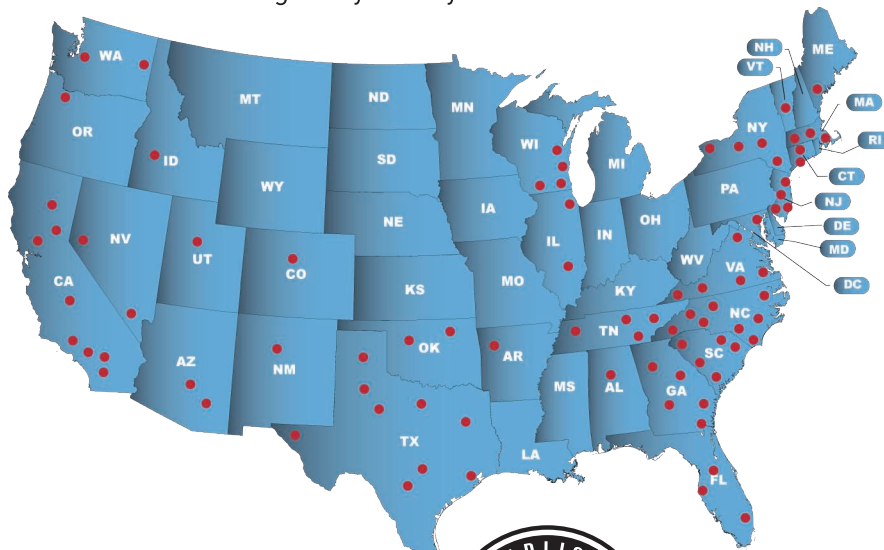

## Safe and Effective

- Industry leading risk management programs
- Employees and Owner-Operator drivers go through rigorous background checks
- Precise Manifesting and Security Procedures
- Facilities equipped with CCTV
- World Class Chain of Custody
- Locked and Caged Vans
- Web Based Performance Reporting

BeavEx has extensive experience in last mile pharmaceutical delivery. Between our specialty pharmaceutical and routine daily deliveries we handle 12 million items a year for the country's largest distributors and long term care providers.

## National Presence

- Diverse customer base focused on high risk/high value freight
- Over 60 direct offices across the United States
- Air and/or ground solutions serving every county in the United States